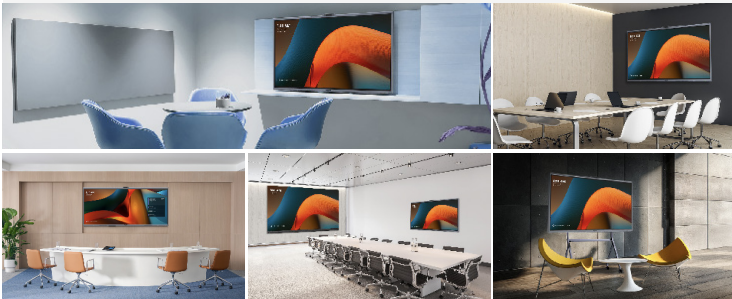

## All-in-One Simplicity

Bringing the full power of Microsoft Teams Rooms to any space, MAXHUB XBoard is your all-in-one interactive display designed to adapt seamlessly from open spaces to meeting rooms while balancing flexibility and cost.

## Key Reasons to Choose MAXHUB XBoard for Teams

Annual Interactive Display Sales Exceed **1 Million Units**

The First Teams-certified Interactive Display Featuring A **Trident Lens**

And Running **Windows 11 IoT**

## From Open Spaces to Meeting Rooms, Your Flexible Meeting Solution