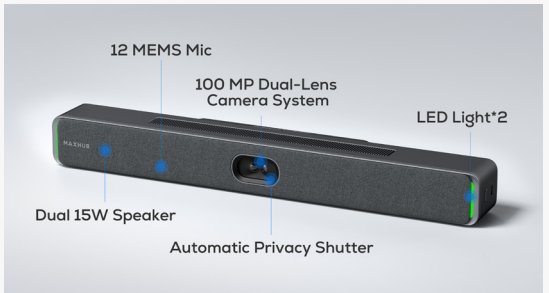

### MAXHUB XBAR V70 KIT

A Teams-certified MDEP Android videobar with a 200MP Quad Sight lens camera system and integrated FlexMount - ideal for medium to large rooms.

-   
HFOV  
125°
-   
200MP  
Quad Sight Lens
-   
Automatic Privacy  
Shutter
-   
16 MEMS  
Microphone Array
-   
Dual  
20Watt Speaker
-   
10M(33ft)  
Pick Up Range
-   
FlexMount  
Installation

### MAXHUB XBAR V50 KIT

A Teams-certified MDEP Android videobar with a 100MP dual-lens camera system and FlexMount - ideal for small to medium rooms.

-   
HFOV  
125°
-   
100MP  
Quad Sight Lens
-   
Automatic Privacy  
Shutter
-   
12 MEMS  
Microphone Array
-   
Dual  
15Watt Speaker
-   
8M(26ft)  
Pick Up Range
-   
FlexMount  
Installation

### MAXHUB XBAR U50

A plug-and-play Teams Certified USB videobar with a 100MP dual-lens camera system and FlexMount, perfect for BYOD rooms.

-   
HFOV  
125°
-   
100MP  
Quad Sight Lens
-   
Automatic Privacy  
Shutter
-   
12 MEMS  
Microphone Array
-   
Dual  
15Watt Speaker
-   
8M(26ft)  
Pick Up Range
-   
FlexMount  
Installation

## EVERY WORD MADE CLEAR

Featuring 16 intelligent beam-forming microphones with a 10m pickup range, the W70 Kit & V70 Kit, equipped with a 200MP Quad Sight lens and FlexMount, is ideal for medium to large rooms. Its dual 20W speakers and quad bass units provide a rich, balanced audio experience. The symmetrical large-chamber design ensures that every word is heard clearly, transforming any space into a professional meeting environment.