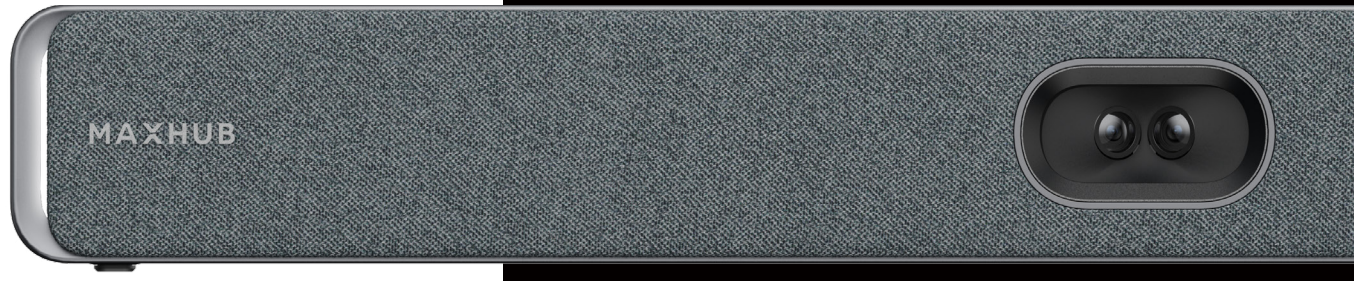

## EVERY WORD MADE CLEAR

Featuring 16 intelligent beam-forming microphones with a 10m pickup range, the W70 Kit & V70 Kit, equipped with a 200MP Quad Sight lens and FlexMount, is ideal for medium to large rooms. Its dual 20W speakers and quad bass units provide a rich, balanced audio experience. The symmetrical large-chamber design ensures that every word is heard clearly, transforming any space into a professional meeting environment.

Auto Framing

Speaker Tracking

Intelligent Focus

Smart Gathering

Video Fence

## EVERY DETAIL, EVERY ANGLE

Our sophisticated dual-eye camera system delivers exceptional image quality for meetings, combining 12 high-definition lenses with innovative stitching to achieve 100MP resolution and 2400 TV lines. With its ultra-wide 125° horizontal field of view and advanced technology, it ensures comprehensive coverage and clear video, capturing every detail so users never miss anything critical.