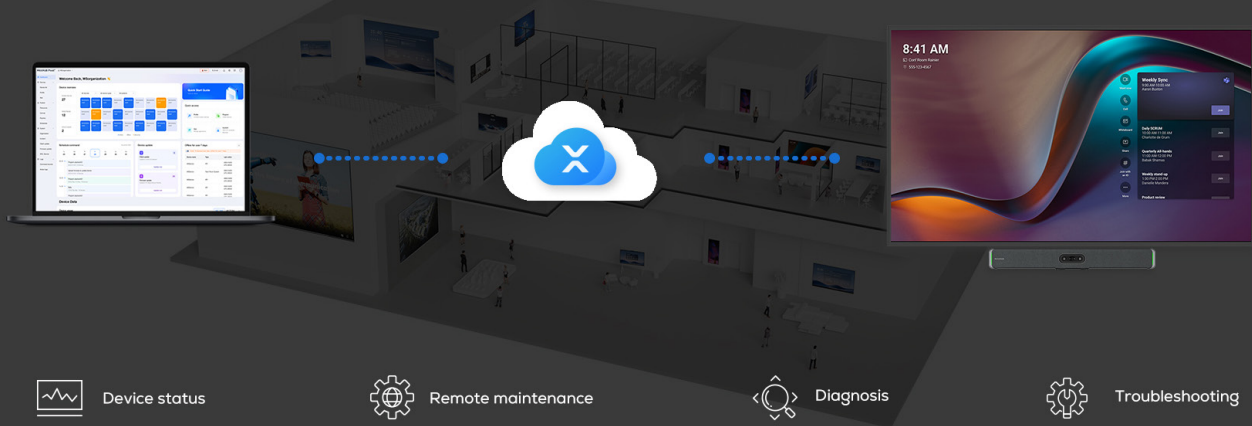

## EVERY DETAIL, EVERY ANGLE

Our sophisticated dual-eye camera system delivers exceptional image quality for meetings, combining 12 high-definition lenses with innovative stitching to achieve 100MP resolution and 2400 TV lines. With its ultra-wide 125° horizontal field of view and advanced technology, it ensures comprehensive coverage and clear video, capturing every detail so users never miss anything critical.

## EVERY WORD MADE CLEAR

Featuring 12 intelligent beam-forming microphones with an 8m pickup range and dual 15W speakers equipped with quad bass units, this system delivers precise sound tracking, crystal-clear communication, and rich, balanced audio. It transforms any space into a professional meeting environment with exceptional clarity and immersive sound quality.

## FLEXMOUNT - FLEXIBLE MOUNTING, FEWER TOOLS, LESS HASSLE

FlexMount combines sleek design and easy installation for professional, adaptable meeting spaces with minimal hassle.

## SIMPLE REMOTE DEVICE MANAGEMENT

MAXHUB's Pivot+ tool allows easy remote management and updates of room devices, boosting operational efficiency.