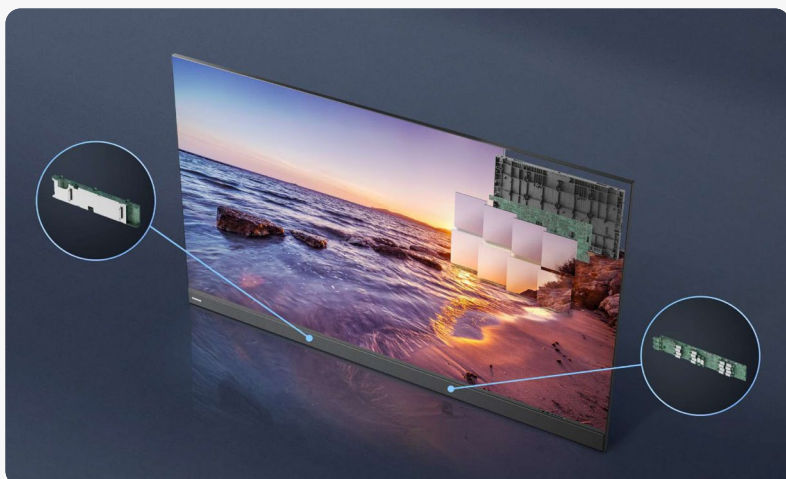

Immersive Teams experience

User-friendly experience

Multiple sizes and ratios

One smart display, numerous possibilities

Highly compatible with MAXHUB's extensive range of products such as Speakerphones, PTZ Cameras and the Smart Lectern, MAXHUB's Integrated LED Displays reduce the hassle of sourcing for supporting equipment, devices or applications. Own our LED solution and you'll own a network of tools that are both cost-effective and versatile enough to meet your every collaboration need.

A highly-integrated solution

MAXHUB's Integrated LED Displays are slim and lightweight, integrating a 3-in-1 design that combines the receiving card, power supply and HUB board. This user-friendly design maximizes performance and energy efficiency, while simplifying the maintenance process with front-facing maintenance support.

Connect and share – in your own way

Utilizing technology unique to MAXHUB, our Integrated LED Displays are equipped with wireless capabilities that allow you to share content and control screens remotely – all through your personal devices.

The LAN screen-sharing feature also enables split screen-sharing for up to four windows, making it a huge plus for hosts and presenters.

Select and customize, regardless of your audience size

From closed-door conferences to outdoor showcases, MAXHUB's Integrated LED Displays are versatile enough to meet your every need. Our displays are available in a variety of dimensions, each easily assembled and installed through simple splicing technology.