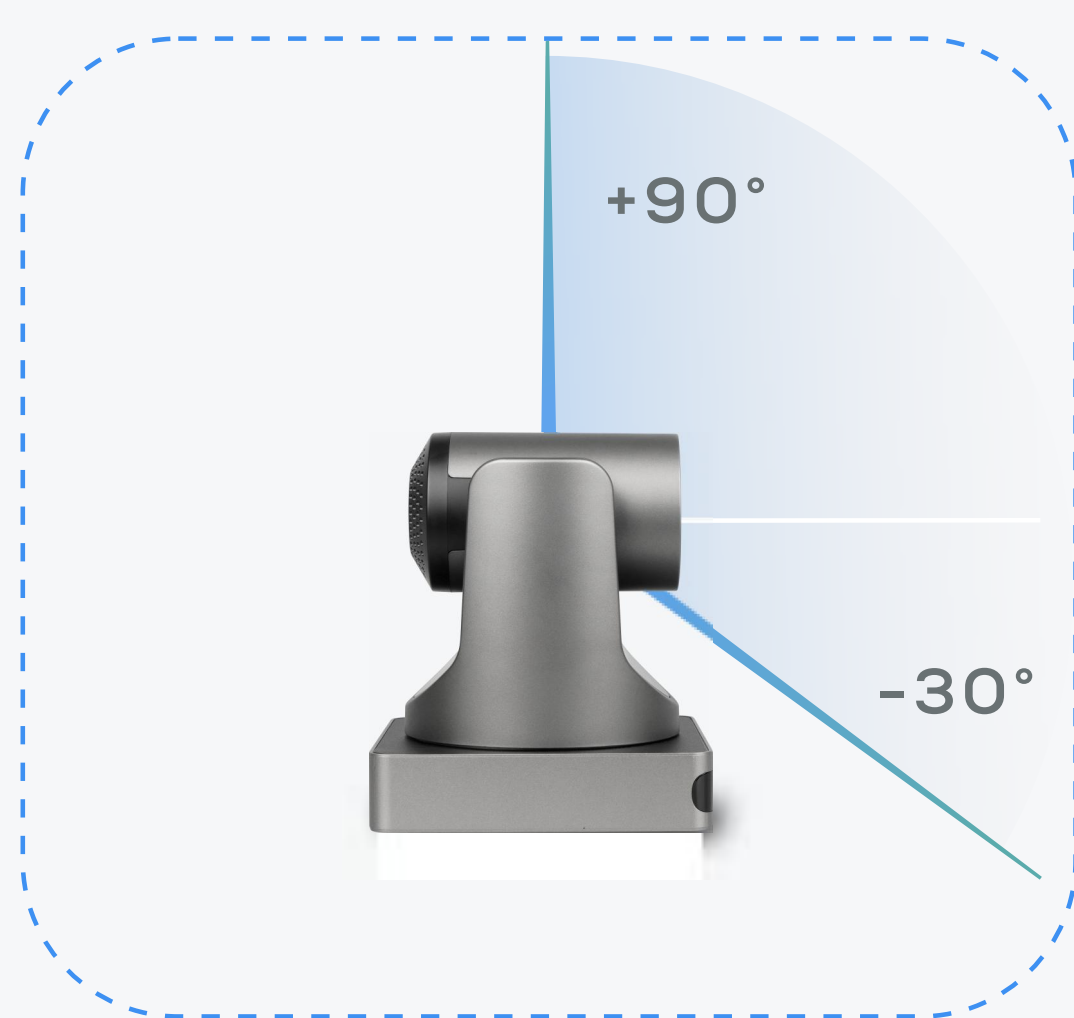

Total 192x zoom from wide-angle 85.2° diagonal FOV lens |

Fast F1.2-F2.8 lens aperture |

Responsive autofocus 12x optical zoom |

16x digital zoom

ADAPTIVE PTZ MOVEMENT FOR PRECISION IMAGES

The UC P15 automatically adjusts pan and tilt speeds based on the zoom level, with 0.1° preset accuracy for more precise images. The camera's 90° tilting angle further enhances coverage and overhead viewing support.

Tilt $-30^{\circ} \sim +90^{\circ}$ (overhead view) | Pan $\pm 170^{\circ}$ |

Adaptive pan & tilt speed based on zoom level (x1 to-x12) |

0.1° preset accuracy | Up to 255 presets

HFOV 72.5°

Tilt -30° ~ +90°

Pan ±170°

ADAPTIVE PTZ MOVEMENT FOR PRECISION IMAGES

UC P15 automatically adjusts pan and tilt speeds based on the zoom level, with 0.1° preset accuracy for more precise images. The camera's 90° tilting angle further enhances coverage and overhead viewing support.

Tilt -30° ~ +90° (overhead view) | Pan ±170° |

Adaptive pan & tilt speed based on zoom level (x1 to x12) |

0.1° preset accuracy | Up to 255 presets

LOCKABLE USB TYPE-C INTERFACE FOR A SECURE CONNECTION

The latest USB 3.0 features a locking screw that securely connects the USB-C cable to the camera, preventing accidental disconnection. Backward compatible with the USB 2.0 standard, the ultra-fast USB 3.0 interface supports all major UC applications.