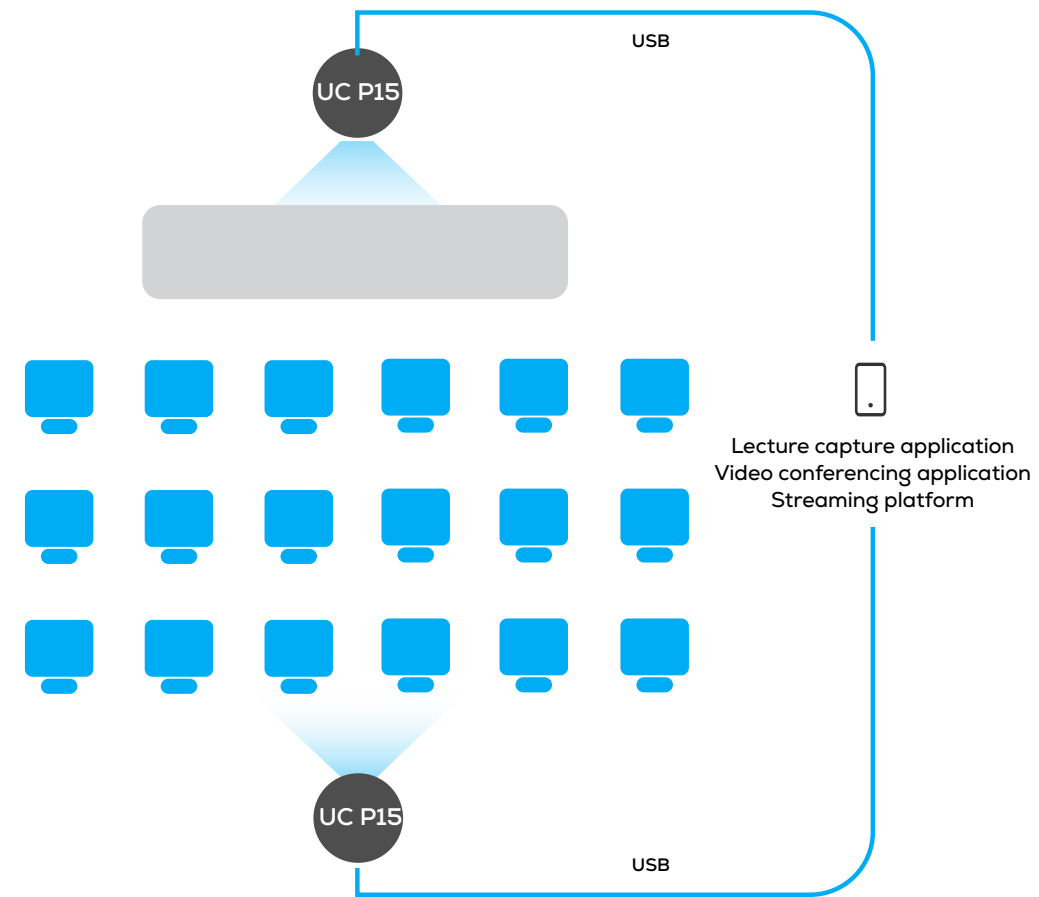

VISCA, PELCO, UVC, and ONVIF protocol supported

IR Controller | Web/Software & USB

IP Network | Serial Controller (RS232 & RS485)

DEVICE MANAGEMENT AT YOUR FINGERTIPS

Use MAXHUB ALIGN to update and optimize the status of your video meeting devices, and fine-tune camera performance to look your best on video calls. Device can be managed remotely for your hybrid meeting needs through the MAXHUB Pivot.

The bundled solution with UC BM35 allows for deployment and collaboration in a wide range of large spaces.

Bundled solution with UC BM35

Full HD 12x Zoom PTZ Camera (UC P15)

Zoom	12x Optical Zoom, 16x Digital Zoom (Total 196x)
Resolution	Full HD 1080P
DFOV	85.2°

Dual Daisy Chain Speakerphone (UC BM35)

Voice Pickup	Up to 12m
Microphones	16-mic array combined
Daisy chain	BT wireless cascading

USE CASE

Large meeting room

Teaching and learning

Small studio streaming

PERFORMANCE YOU CAN COUNT ON