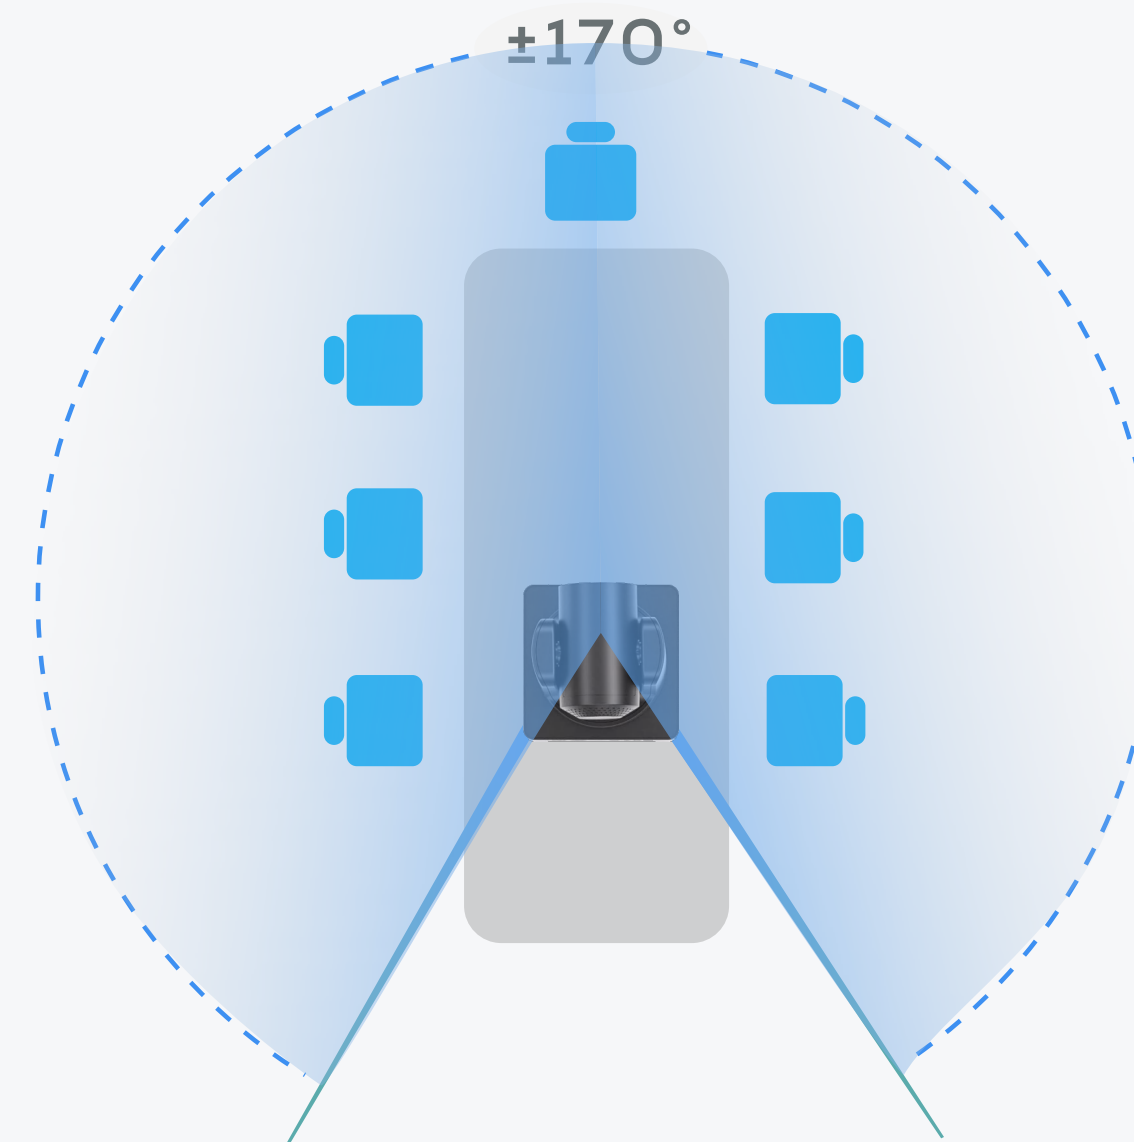

Total 192x zoom from wide-angle 85.2° diagonal FOV lens |

Fast F1.2-F2.8 lens aperture |

Responsive autofocus 12x optical zoom |

16x digital zoom

ADAPTIVE PTZ MOVEMENT FOR PRECISION IMAGES

The UC P15 automatically adjusts pan and tilt speeds based on the zoom level, with 0.1° preset accuracy for more precise images. The camera's 90° tilting angle further enhances coverage and overhead viewing support.

Tilt $-30^{\circ} \sim +90^{\circ}$ (overhead view) | Pan $\pm 170^{\circ}$ |

Adaptive pan & tilt speed based on zoom level (x1 to-x12) |

0.1° preset accuracy | Up to 255 presets

HFOV 72.5°

Tilt -30° ~ +90°

Pan ±170°

ADAPTIVE PTZ MOVEMENT FOR PRECISION IMAGES

UC P15 automatically adjusts pan and tilt speeds based on the zoom level, with 0.1° preset accuracy for more precise images. The camera's 90° tilting angle further enhances coverage and overhead viewing support.

Tilt -30° ~ +90° (overhead view) | Pan ±170° |

Adaptive pan & tilt speed based on zoom level (x1 to x12) |

0.1° preset accuracy | Up to 255 presets

LOCKABLE USB TYPE-C INTERFACE FOR A SECURE CONNECTION

The latest USB 3.0 features a locking screw that securely connects the USB-C cable to the camera, preventing accidental disconnection. Backward compatible with the USB 2.0 standard, the ultra-fast USB 3.0 interface supports all major UC applications.