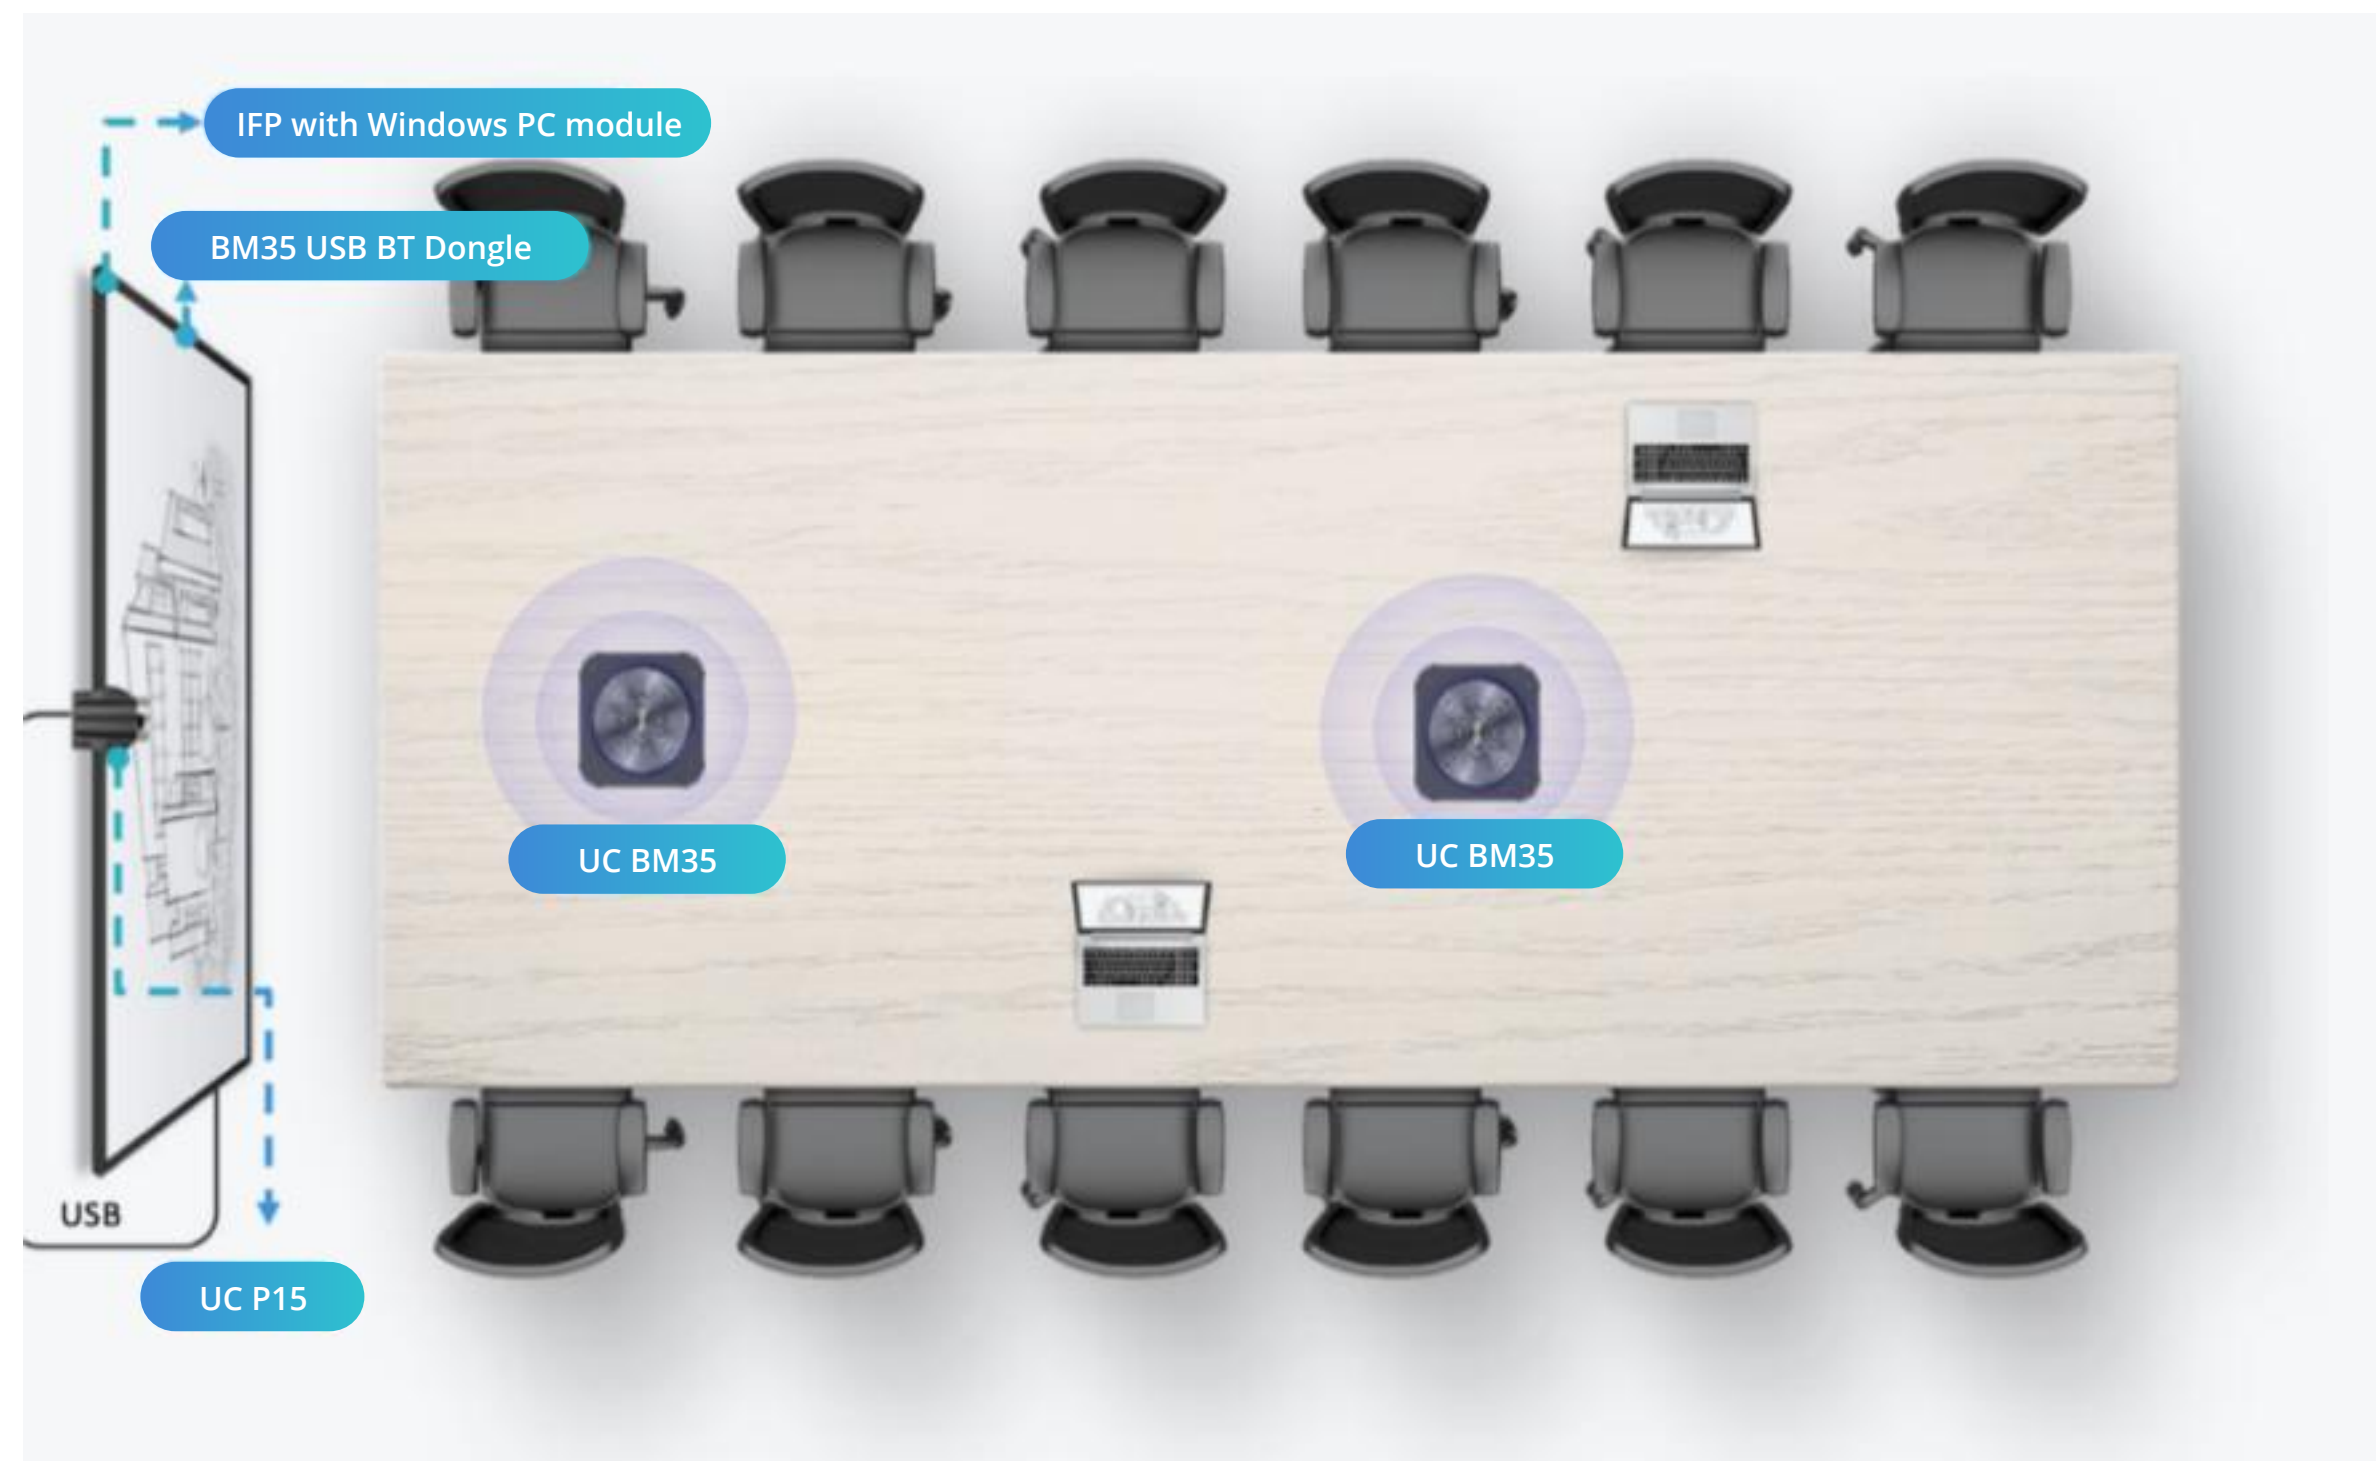

Tilt -30° ~ +90° (overhead view) | Pan ±170° |

Adaptive pan & tilt speed based on zoom level (x1 to x12) |

0.1° preset accuracy | Up to 255 presets

LOCKABLE USB TYPE-C INTERFACE FOR A SECURE CONNECTION

The latest USB 3.0 features a locking screw that securely connects the USB-C cable to the camera, preventing accidental disconnection. Backward compatible with the USB 2.0 standard, the ultra-fast USB 3.0 interface supports all major UC applications.

VISCA, PELCO, UVC, and ONVIF protocol supported

IR Controller | Web/Software & USB

IP Network | Serial Controller (RS232 & RS485)

DEVICE MANAGEMENT AT YOUR FINGERTIPS

Use MAXHUB ALIGN to update and optimize the status of your video meeting devices, and fine-tune camera performance to look your best on video calls. Device can be managed remotely for your hybrid meeting needs through the MAXHUB Pivot.

SUPPORTS POPULAR VIDEO CONFERENCING PLATFORMS

Works with what you have. The UC P15 is compatible with Zoom, Microsoft Teams, RingCentral, Cisco Webex, Google Meet, and other popular platforms.

SCALABLE FROM MEDIUM TO LARGE- ROOM APPLICATIONS

The bundled solution with UC BM35 allows for deployment and collaboration in a wide range of large spaces.

Bundled solution with UC BM35

Full HD 12x Zoom PTZ Camera (UC P15)

Zoom	12x Optical Zoom, 16x Digital Zoom (Total 196x)
Resolution	Full HD 1080P
DFOV	85.2°