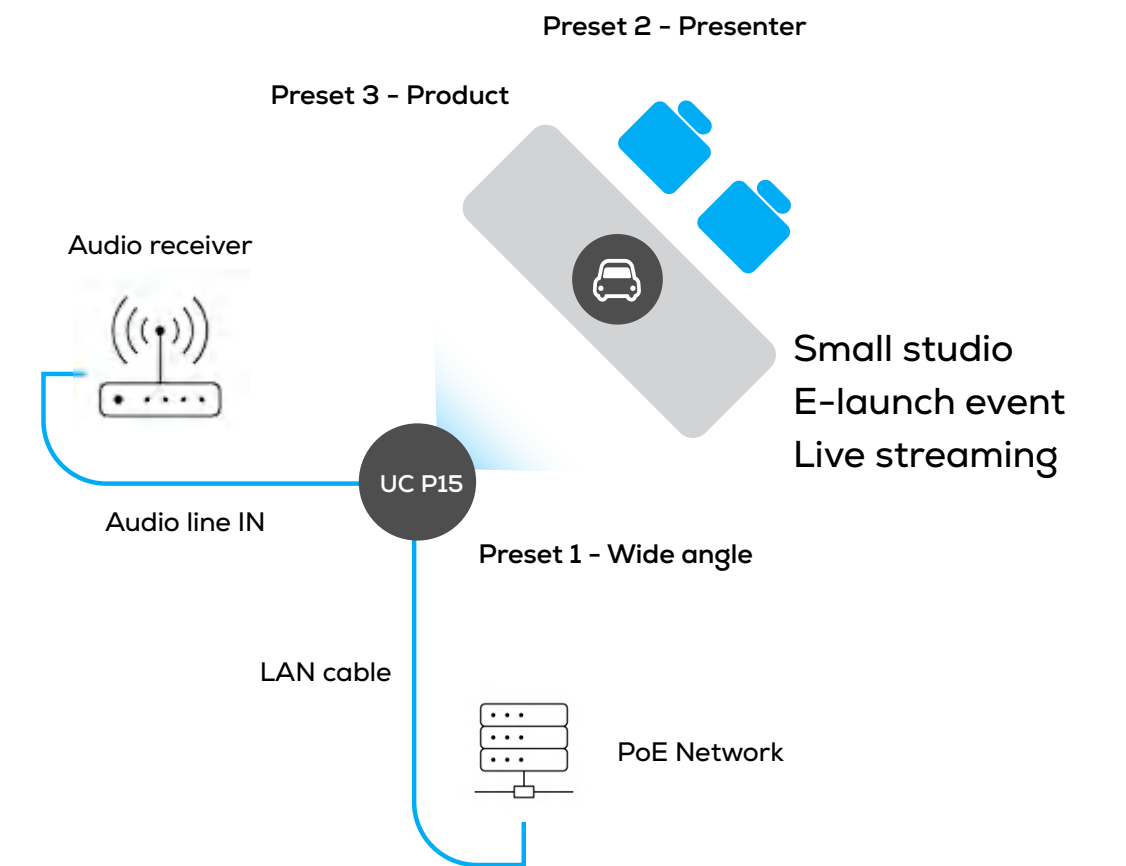

Multiple power inputs: 12V DC power, PoE

MULTIPLE CONTROL OPTIONS

Tailor the camera operation based on the environment with multiple control options including web interface, software & USB, IP network, serial control, and infrared remote control.

VISCA, PELCO, UVC, and ONVIF protocol supported

IR Controller | Web/Software & USB

IP Network | Serial Controller (RS232 & RS485)

DEVICE MANAGEMENT AT YOUR FINGERTIPS

Use MAXHUB ALIGN to update and optimize the status of your video meeting devices, and fine-tune camera performance to look your best on video calls. Device can be managed remotely for your hybrid meeting needs through the MAXHUB Pivot.

The bundled solution with UC BM35 allows for deployment and collaboration in a wide range of large spaces.

Bundled solution with UC BM35

Full HD 12x Zoom PTZ Camera (UC P15)

Zoom	12x Optical Zoom, 16x Digital Zoom (Total 196x)
Resolution	Full HD 1080P
DFOV	85.2°

Dual Daisy Chain Speakerphone (UC BM35)

Voice Pickup	Up to 12m
Microphones	16-mic array combined
Daisy chain	BT wireless cascading

USE CASE

Large meeting room

Teaching and learning

Small studio streaming

PERFORMANCE YOU CAN COUNT ON