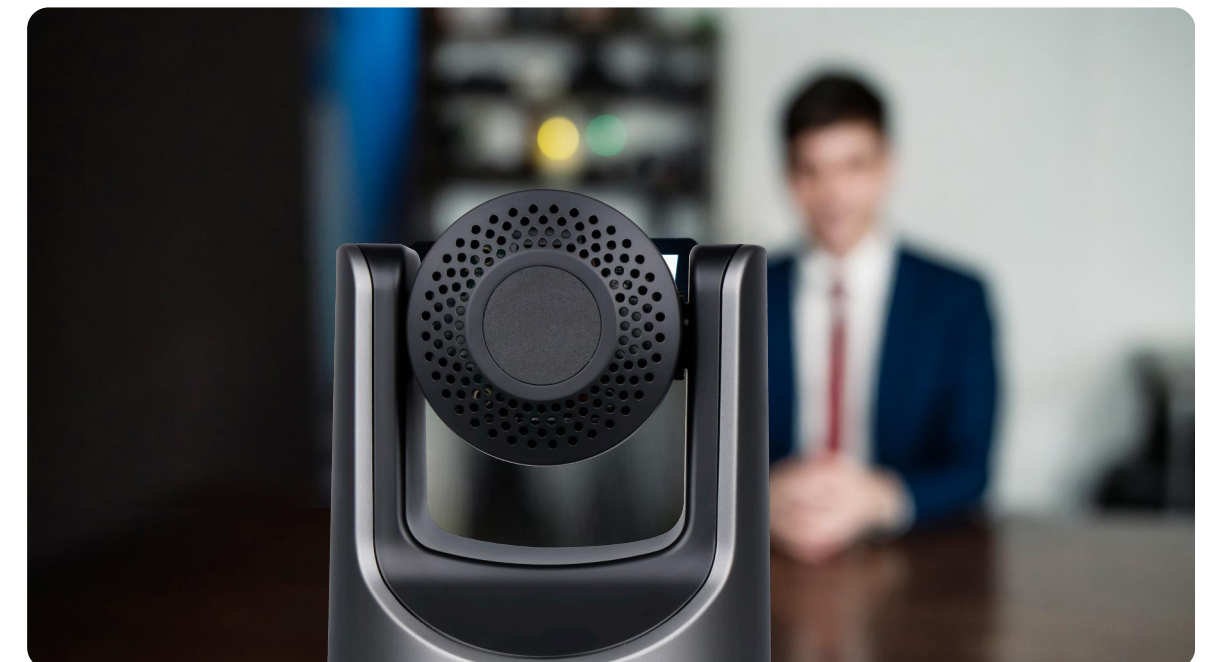

Dual Daisy Chain Speakerphone (UC BM35)

Voice Pickup	Up to 12m
Microphones	16-mic array combined
Daisy chain	BT wireless cascading

USE CASE

Large meeting room

Teaching and learning

Small studio streaming

PERFORMANCE YOU CAN COUNT ON