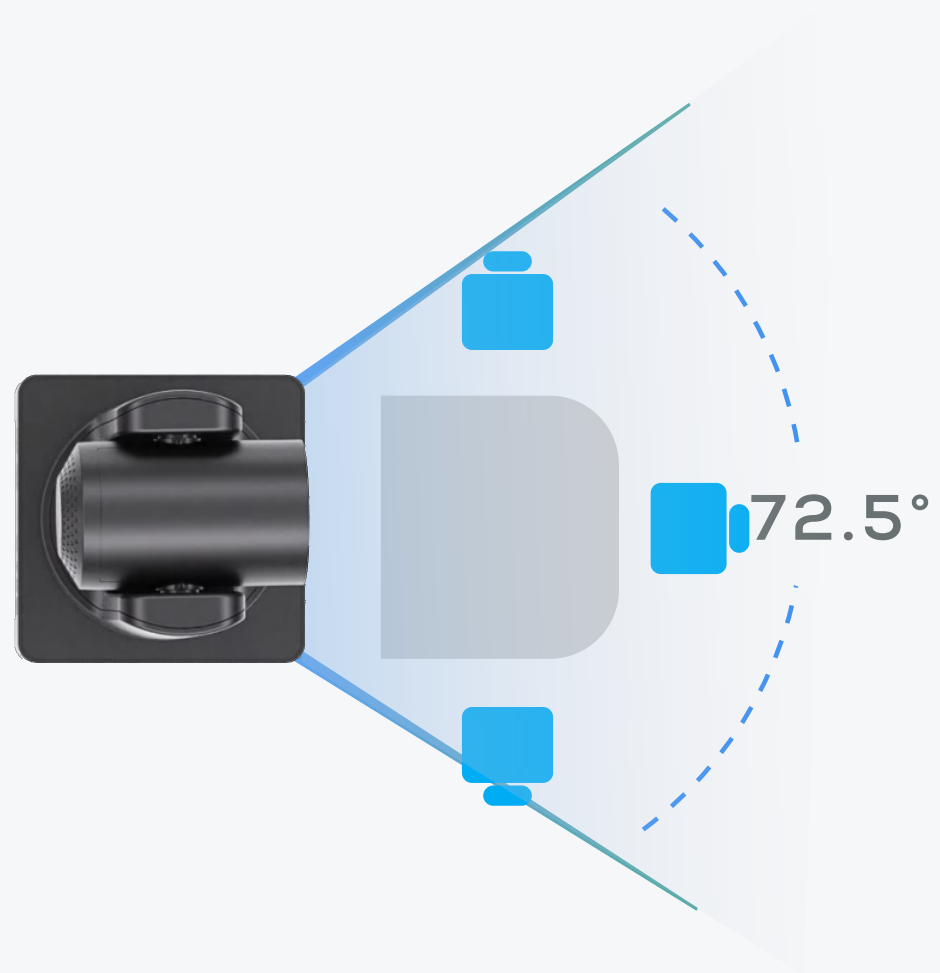

Total 192x zoom from wide-angle 85.2° diagonal FOV lens |

Fast F1.2-F2.8 lens aperture |

Responsive autofocus 12x optical zoom |

16x digital zoom

ADAPTIVE PTZ MOVEMENT FOR PRECISION IMAGES

The UC P15 automatically adjusts pan and tilt speeds based on the zoom level, with 0.1° preset accuracy for more precise images. The camera's 90° tilting angle further enhances coverage and overhead viewing support.

Tilt $-30^{\circ} \sim +90^{\circ}$ (overhead view) | Pan $\pm 170^{\circ}$ |

Adaptive pan & tilt speed based on zoom level (x1 to-x12) |

0.1° preset accuracy | Up to 255 presets

HFOV 72.5°

Tilt -30° ~ +90°

Pan ±170°

ADAPTIVE PTZ MOVEMENT FOR PRECISION IMAGES

UC P15 automatically adjusts pan and tilt speeds based on the zoom level, with 0.1° preset accuracy for more precise images. The camera's 90° tilting angle further enhances coverage and overhead viewing support.

Tilt -30° ~ +90° (overhead view) | Pan ±170° |

Adaptive pan & tilt speed based on zoom level (x1 to x12) |

0.1° preset accuracy | Up to 255 presets

LOCKABLE USB TYPE-C INTERFACE FOR A SECURE CONNECTION

The latest USB 3.0 features a locking screw that securely connects the USB-C cable to the camera, preventing accidental disconnection. Backward compatible with the USB 2.0 standard, the ultra-fast USB 3.0 interface supports all major UC applications.