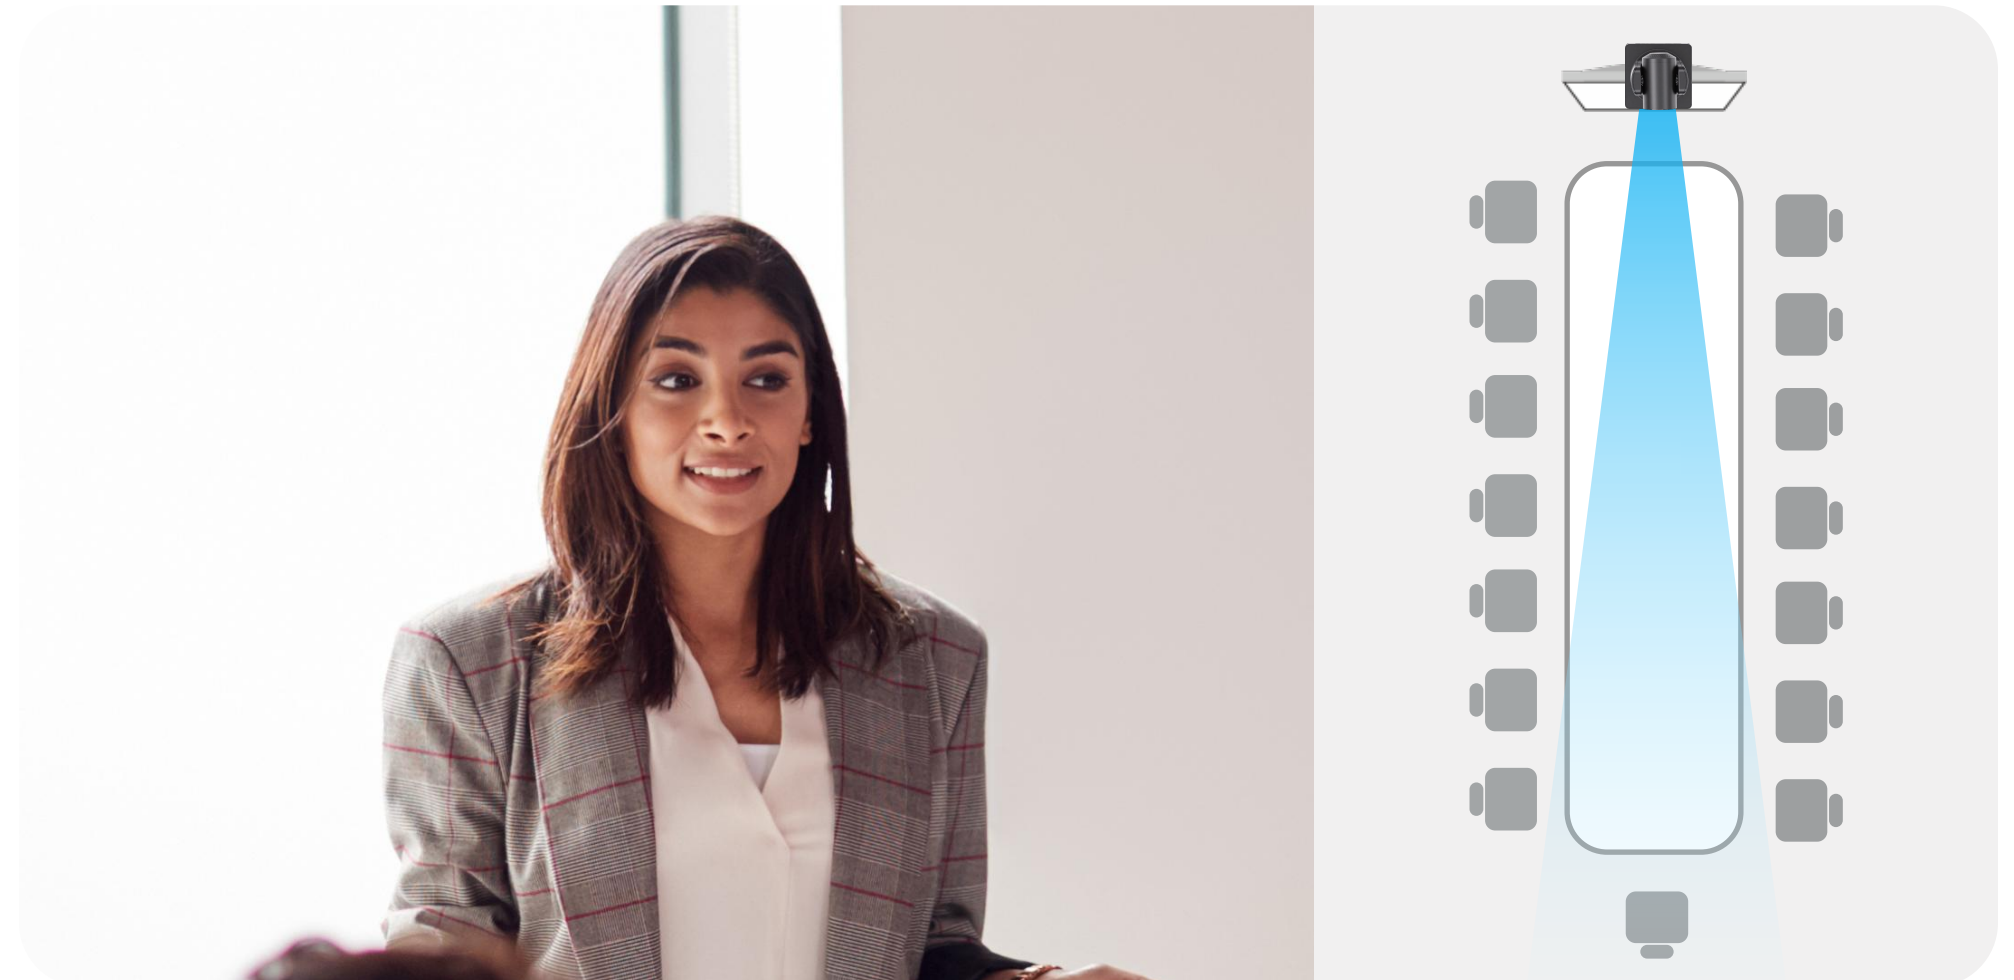

Total 192x zoom from wide-angle 85.2° diagonal FOV lens |

Fast F1.2-F2.8 lens aperture |

Responsive autofocus 12x optical zoom |

16x digital zoom

ADAPTIVE PTZ MOVEMENT FOR PRECISION IMAGES

The UC P15 automatically adjusts pan and tilt speeds based on the zoom level, with 0.1° preset accuracy for more precise images. The camera's 90° tilting angle further enhances coverage and overhead viewing support.