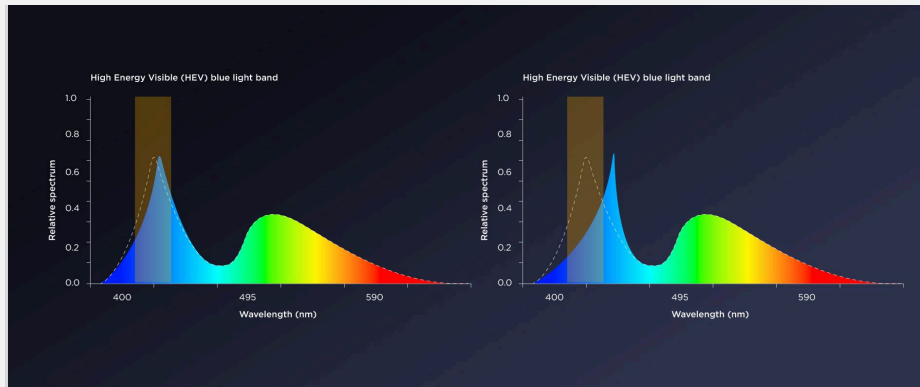

Eye Care Technology for Increased Productivity

Our Smart Blackboard incorporates TÜV eye comfort, Low Blue Light and Flicker-Free certifications, offering a solution to reduce eye fatigue and visual discomfort.

Eye Comfort

Low Blue Light

Flicker-Free

These essential certifications and features are particularly beneficial for teachers and students who spend extensive hours in front of the screen, ensuring a comfortable and productive learning environment.

IMMERSIVE AUDIOVISUAL CAPABILITIES

This all-in-one Smart Blackboard is equipped with a powerful camera, microphone and speaker, which facilitates more interactive learning experiences, including hybrid classes.

Immersive sound

An immersive sound experience to every corner of the classroom

Full-room voice pickup

Ensuring the teacher's voice is heard clearly