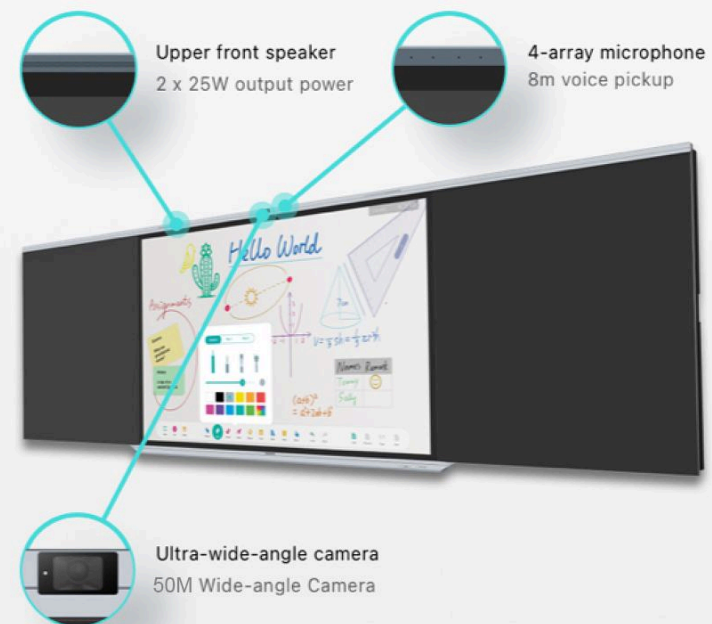

Capture a wider field of view

Allowing students to see more of the classroom and reducing the need for panning and zooming

Upper front speaker
2 x 25W output power

4-array microphone
8m voice pickup

Ultra-wide-angle camera
50M Wide-angle Camera

Specification

Display		Touch System	
Model	B8620	Touch Technology	Infrared recognition
Diagonal Size (inch)	86	Touch Point	20 Points touch
Display Area	1895.04(H) x 1065.96(V)mm	Object Recognition Range	3mm
Aspect Ratio	16:9	Accuracy	± 2mm
Resolution	3840 x 2160	Response Time	≤ 9ms
Viewing Angle	178° (H/V)	Supported Operating System (Touch Return)	Windows 10 / Windows 8 / Windows 7 / Windows XP / Android / Linux / Mac OS X / Chrome
Brightness (Typ.)	400cd/m2		
Contrast Ratio	1200:1 (Typ.)		
	50,000:1 (Dynamic)	Built-in System	
Color Depth	1.07B (10bit)	Operating System	Android 13.0
Color Gamut (Typ.)	72% NTSC	RAM	8GB
Color Accuracy	Delta E≤1	ROM	128GB
Glass	Zero parallax, 3.2mm thickness, 9H Tempered	CPU	2.0GHz quad core ARM A55
Surface Technology	Anti-glare, Etched AG Technology Support writing with ordinary chalk, dustless chalk and liquid pens	GPU	Mali-G52 MP2
		Camera/Audio/Microphon	
Eyes Care	TÜV Eye Comfort TÜV Flicker Free TÜV Low Blue Light	Built-in Camera	50M 150°FOV
Refresh Rate	60Hz	Video Recording	4K, 1080P, 720P
Response Time	8ms	Built-in Microphone	4-Array Microphone
Backlight Unit	DLED	Microphone Pickup Range	0-8m
Backlight Life (Typ.)	≥ 50,000 Hours	Speaker Output Power	2 x 25W+2 x 12W (Max.) Upper Front Speaker