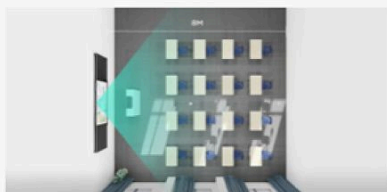

Full-room voice pickup

Ensuring the teacher's voice is heard clearly